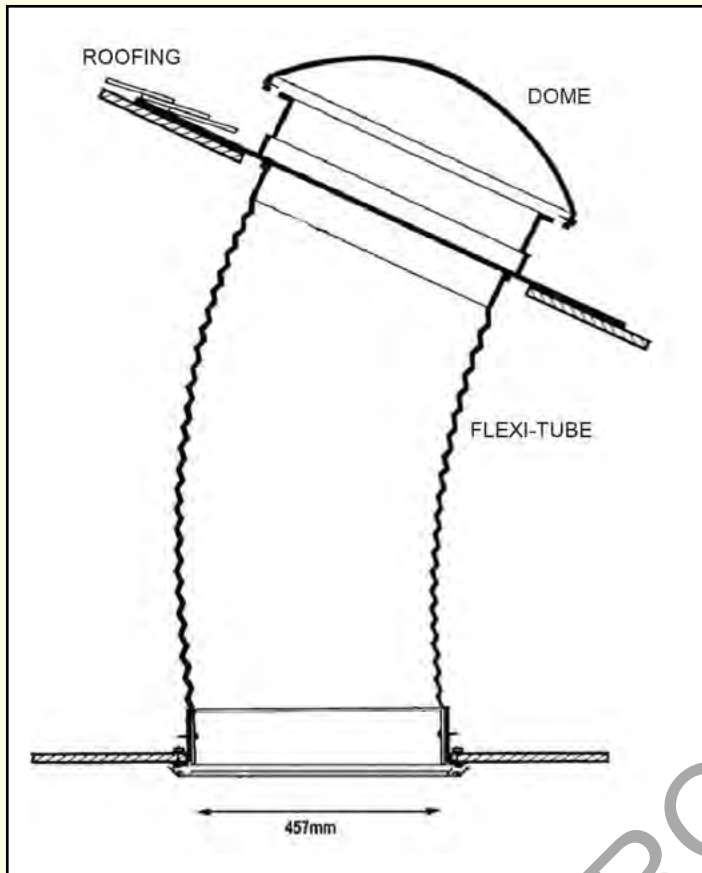

COMPONENTS

- UV stabilised grade one acrylic dome
- Screws to fasten dome
- ASA Polymer vent/solid tabs
- ASA Polymer breather frame
- construction grade polyurethane seal
- 0.55mm corrosion resistant steel soaker tray
- White ABS thermoplastic locking ring
- White ABS thermoplastic ceiling frame
- 3mm textured acrylic diffusers
- White ABS thermoplastic diffuser holder
- Screws to fasten flexi-tube locking ring to ceiling
- Screws to fasten ceiling frame - lock lug/cover cap included
- Magnet
- 3mm x 6mm foam seal
- 0.45mm 430BA stainless steel reflective ring
- PVC duct tape
- 2m Flexi-Tube™

FLEXI-TUBE™ DUCTING SYSTEM

Flexi-tube™ suits most applications up to 2m in length. Installation of Flexi-tube™ is very easy, and the performance is outstanding.

Flexibility allows the installation of the roof parts and ceiling parts to be off centre, so avoiding any obstructions in the attic space is simple.

With up to 86% reflectivity, Flexi-tube™ is a cost effective and reliable component in the Sky Tunnel™ Kit.

Warranty Terms and Conditions Apply.

Your approved reseller is:

Distributed in New Zealand by:

ALSYNITE®

www.alsynite.co.nz

0800 257 964